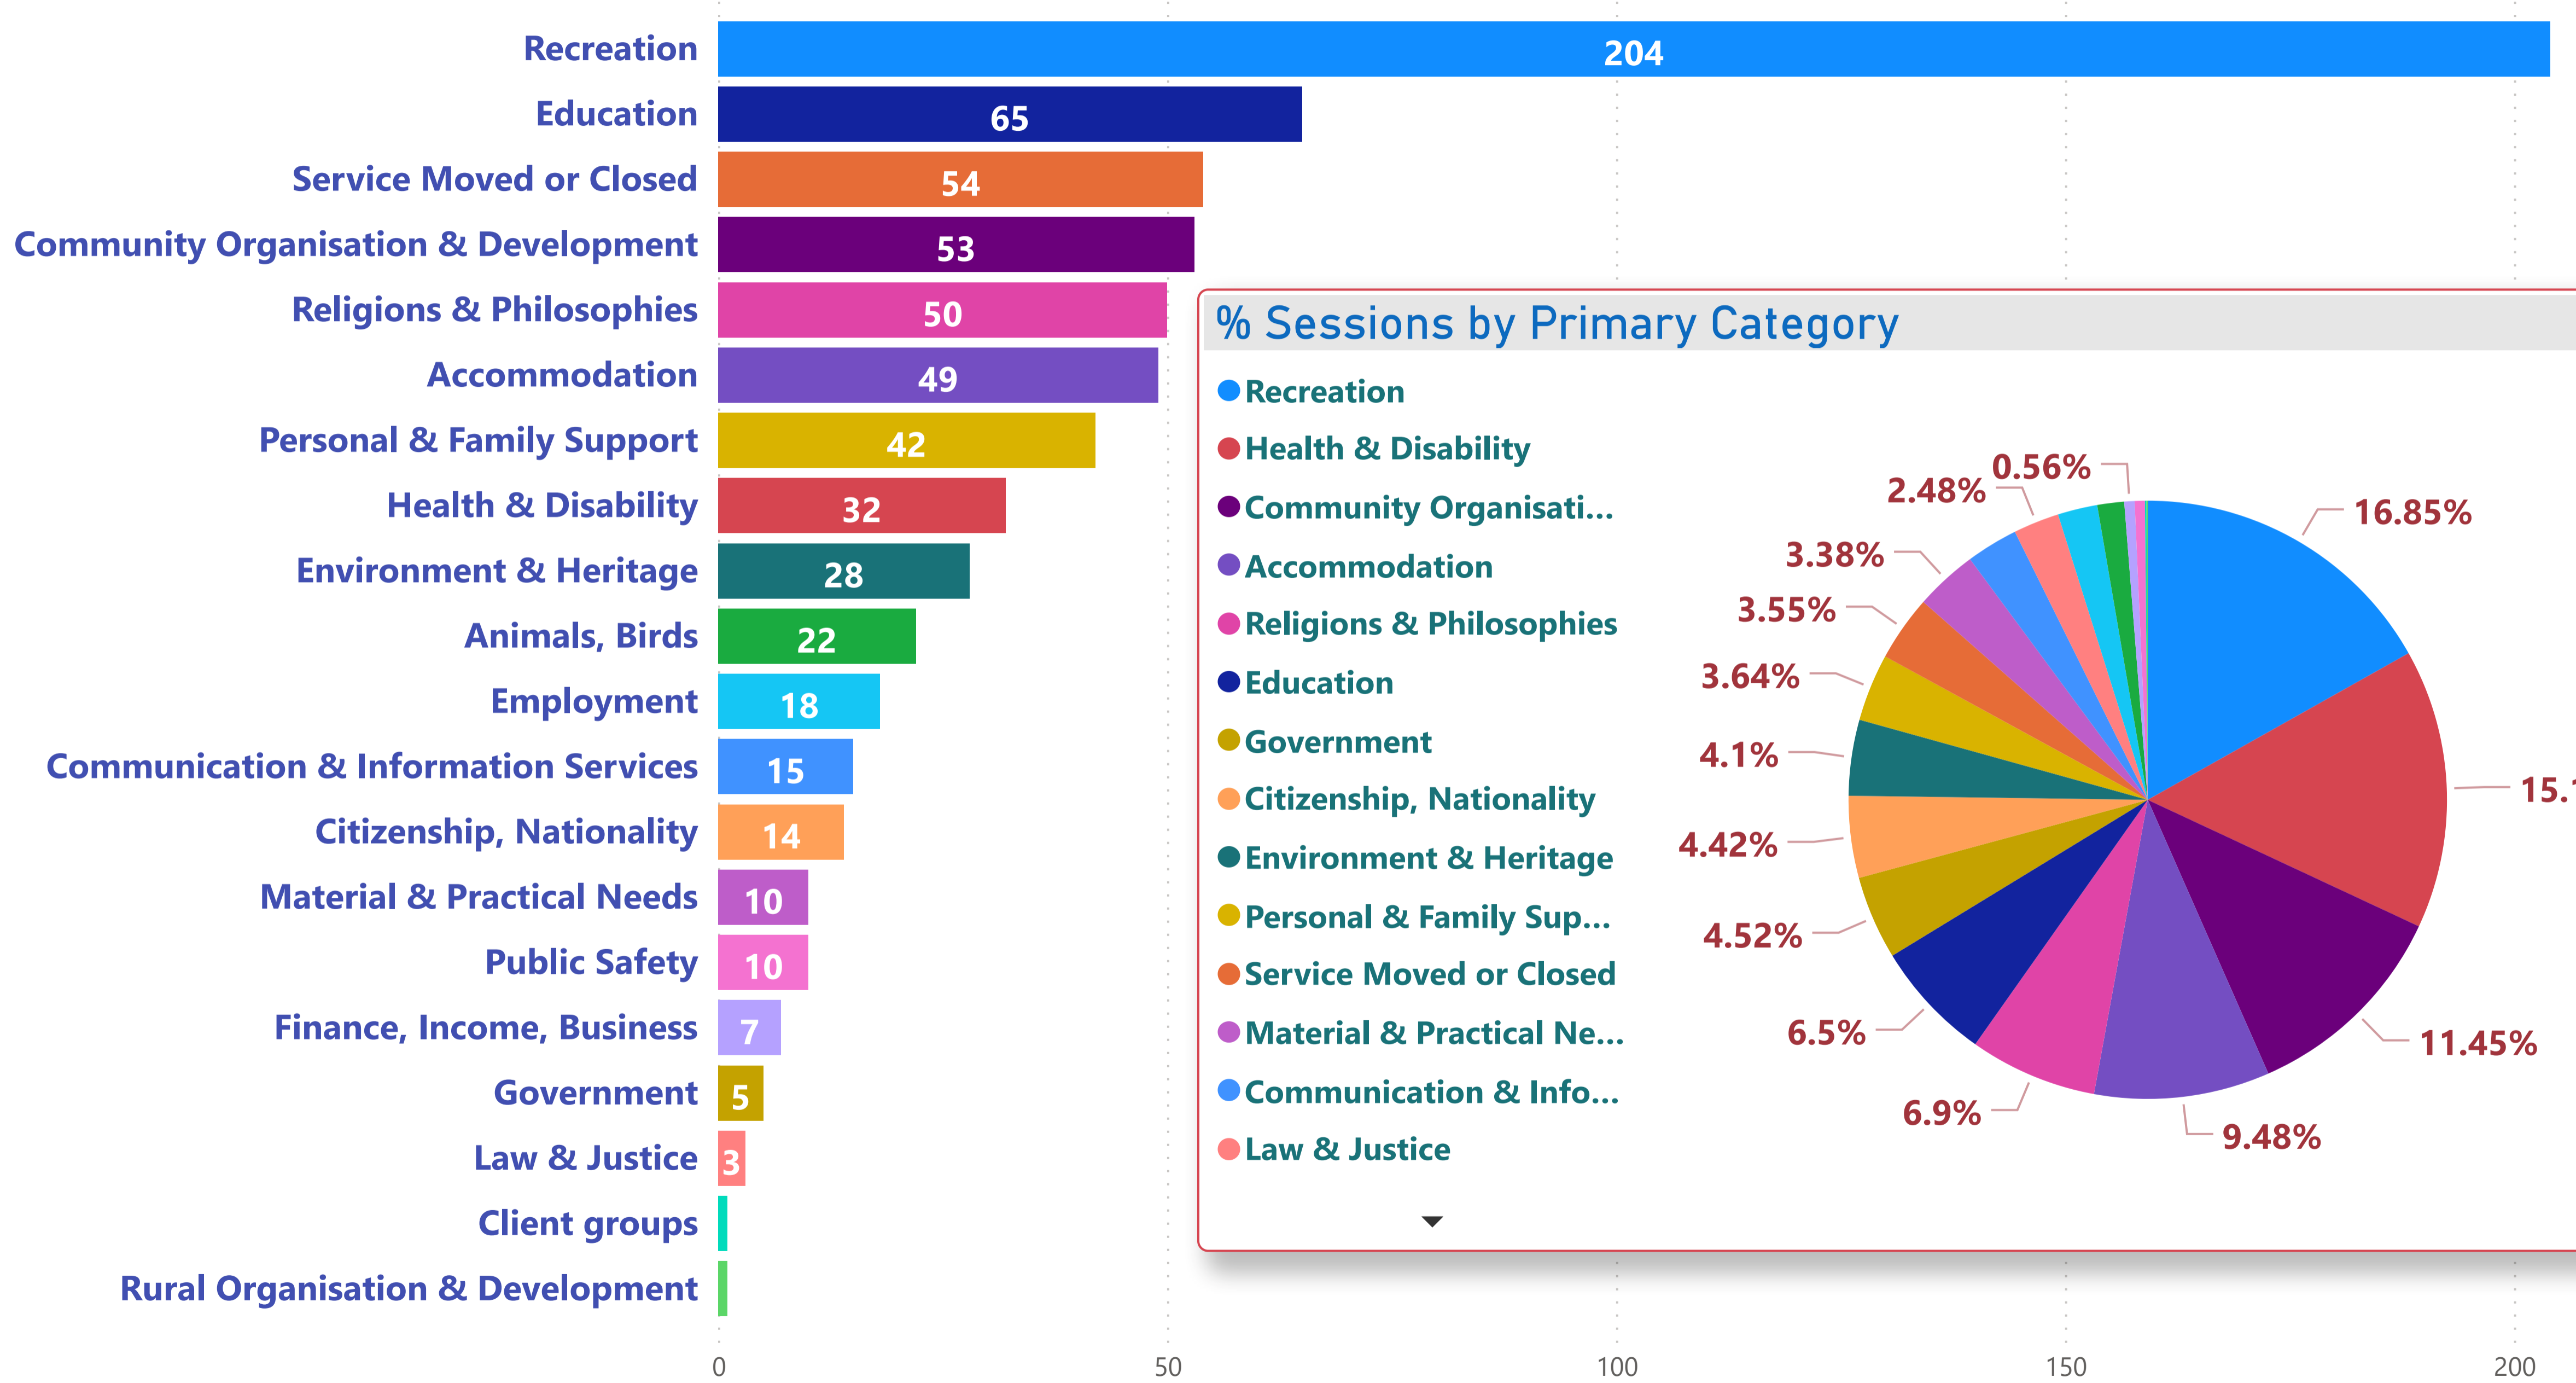

Port Adelaide Enfield Council - Organization Count by Primary Category (FY 2019-2020)

Count of Organization

Port Adelaide Enfield Council (Sessions by Organization FY 2019-2020)

Sessions

Primary Category, Organization

- ▶ **Accommodation**
- ▶ **Animals, Birds**
- ▶ **Citizenship, Nationality**
- ▶ **Client groups**
- ▶ **Communication & Information Services**
- ▶ **Community Organisation & Development**
- ▶ **Education**
- ▶ **Employment**
- ▶ **Environment & Heritage**
- ▶ **Finance, Income, Business**
- ▶ **Government**
- ▶ **Health & Disability**
- ▶ **Law & Justice**
- ▶ **Material & Practical Needs**
- ▶ **Personal & Family Support**
- ▶ **Public Safety**
- ▶ **Recreation**
- ▶ **Religions & Philosophies**
- ▶ **Rural Organisation & Development**
- ▶ **Service Moved or Closed**

Organization	Sessions
Aboriginal Hostels Limited	211
Act for Kids	18
Adelaide Academy of Irish Dancing & Performing Arts	11
Adelaide Business Hub	1
Adelaide City Women's Football Club	29
Adelaide Country Music Club Inc.	36
Adelaide Croatia 'Raiders' Soccer Club	5
Adelaide Detector Club Inc.	301
Adelaide Folkloric Society Inc.	5
Adelaide Olympic Football Club	8
Adelaide Outriggers Canoe Club Inc.	31
Adelaide Smallbore Rifle Club Inc.	43
Adelaide Speedboat Club Inc.	15
Adelaide Survivors Abreast Dragon Boat Club Inc.	2
Adelaide Sword Academy	30
Adelaide Training & Employment Centre	29
Adelaide West Special Education Centre	25
Adelaide Yoga Meditation Centre	1
Ain Karim Community	38
Alberton Primary School	15
Total	24,592