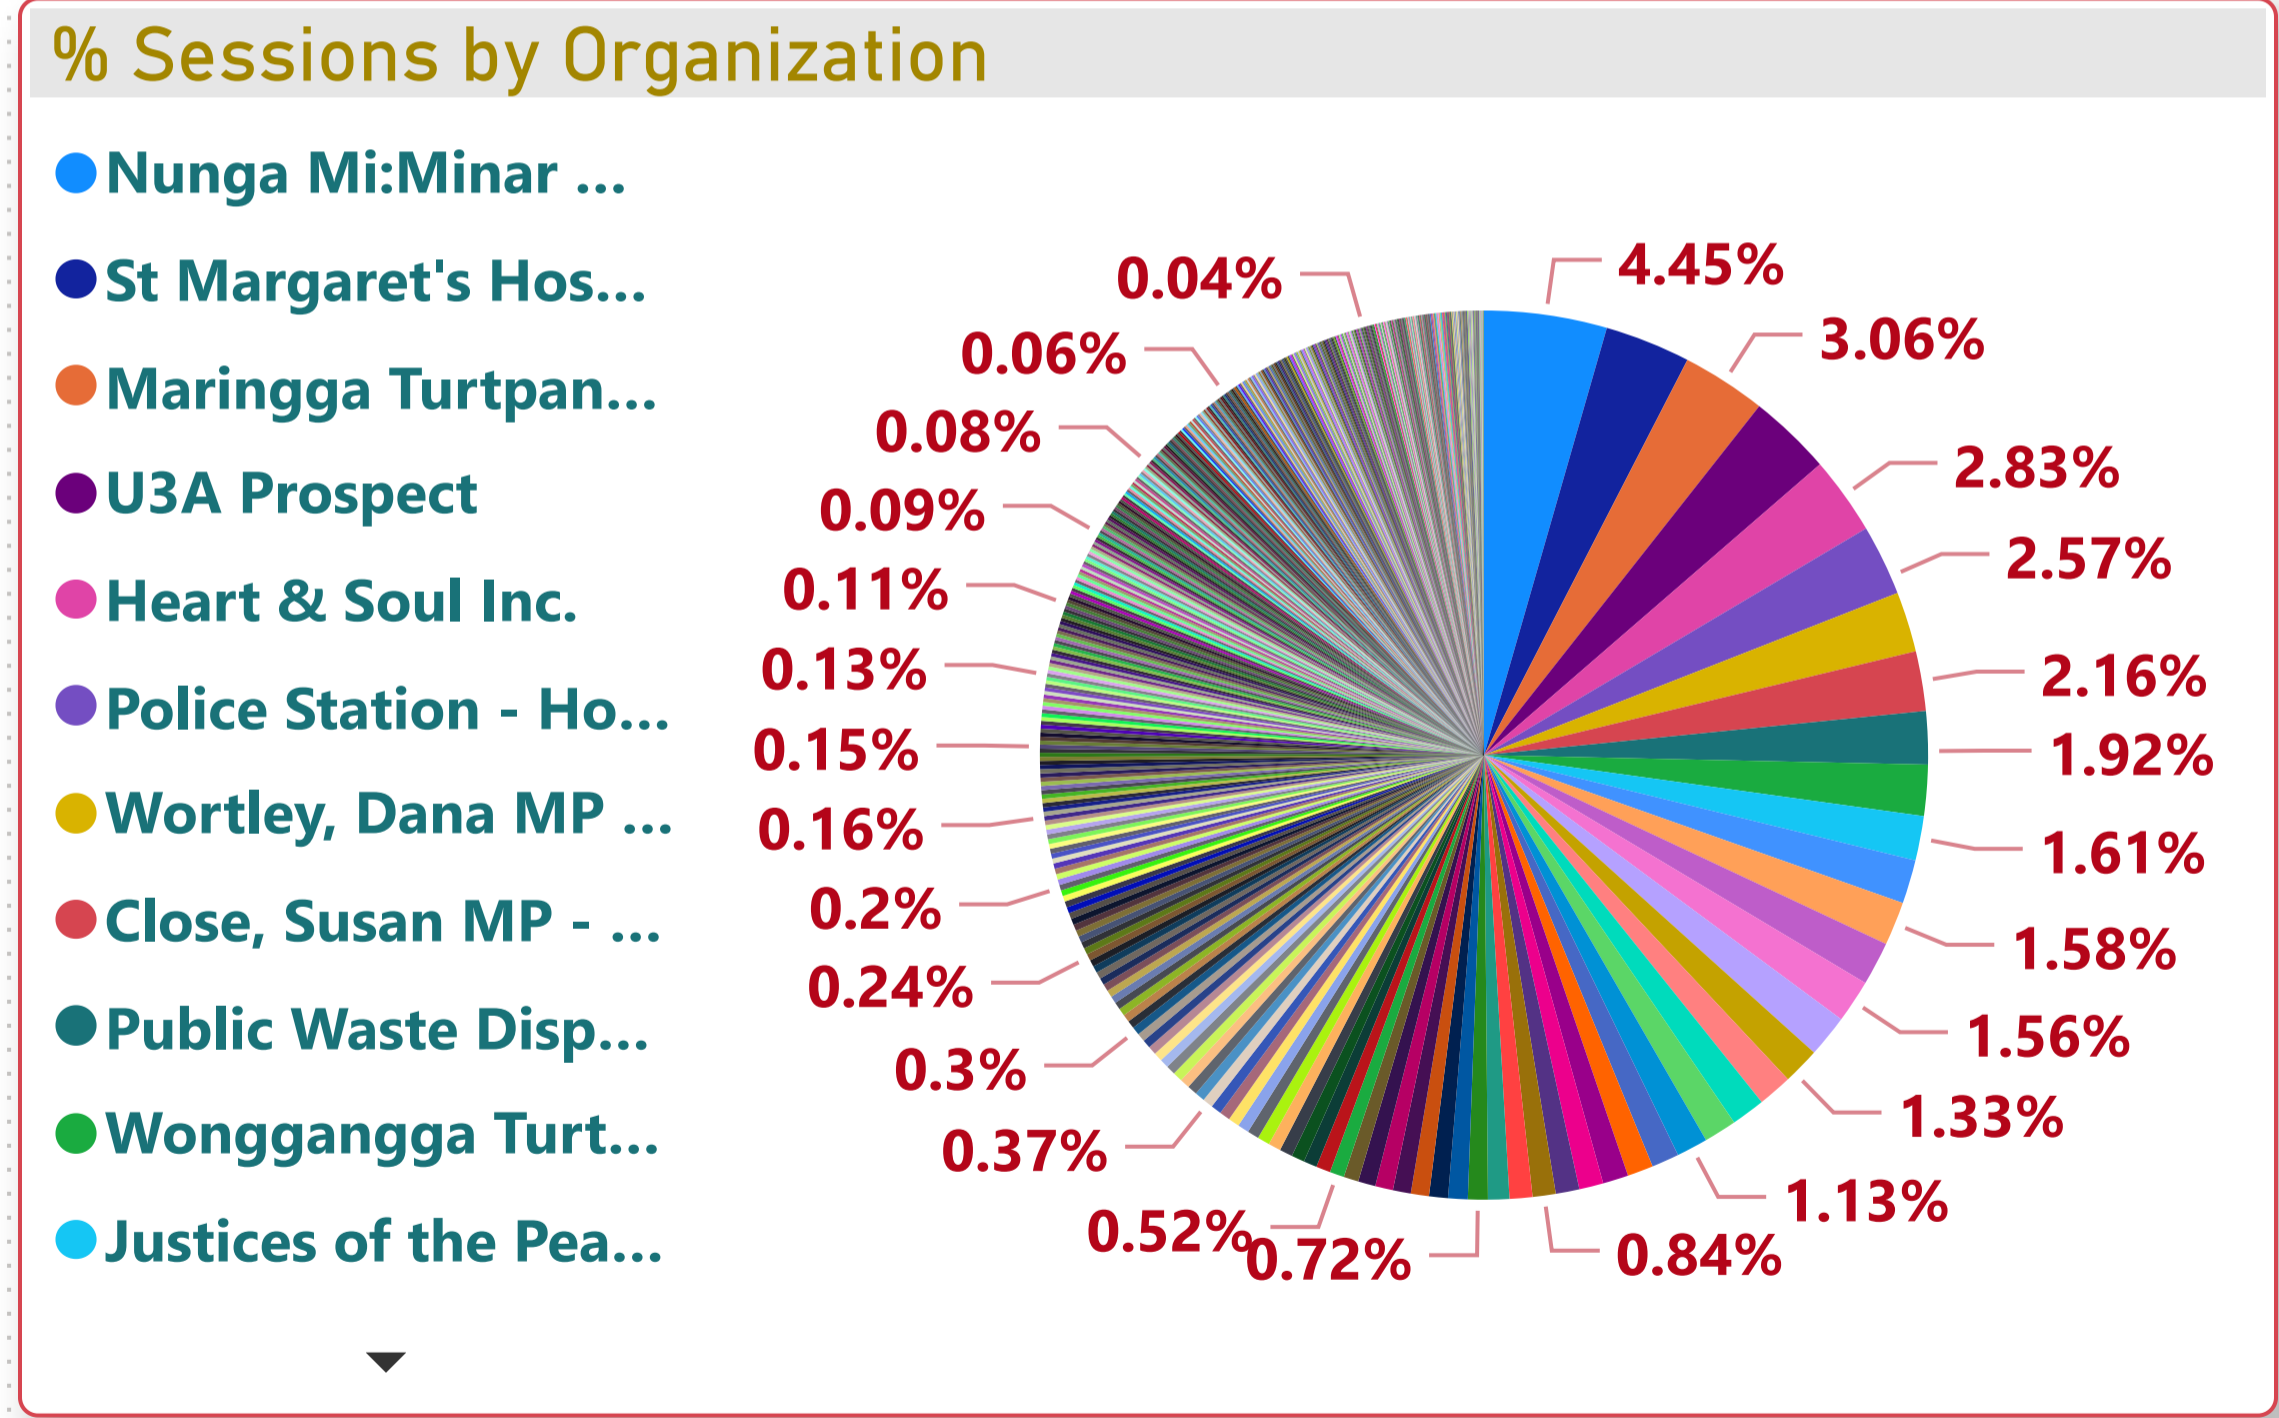

Port Adelaide Enfield Council - Organization Count by Primary Category (FY 2019-2020)

Count of Organization

Port Adelaide Enfield Council (Sessions by Organization FY 2019-2020)

Sessions

Primary Category, Organization