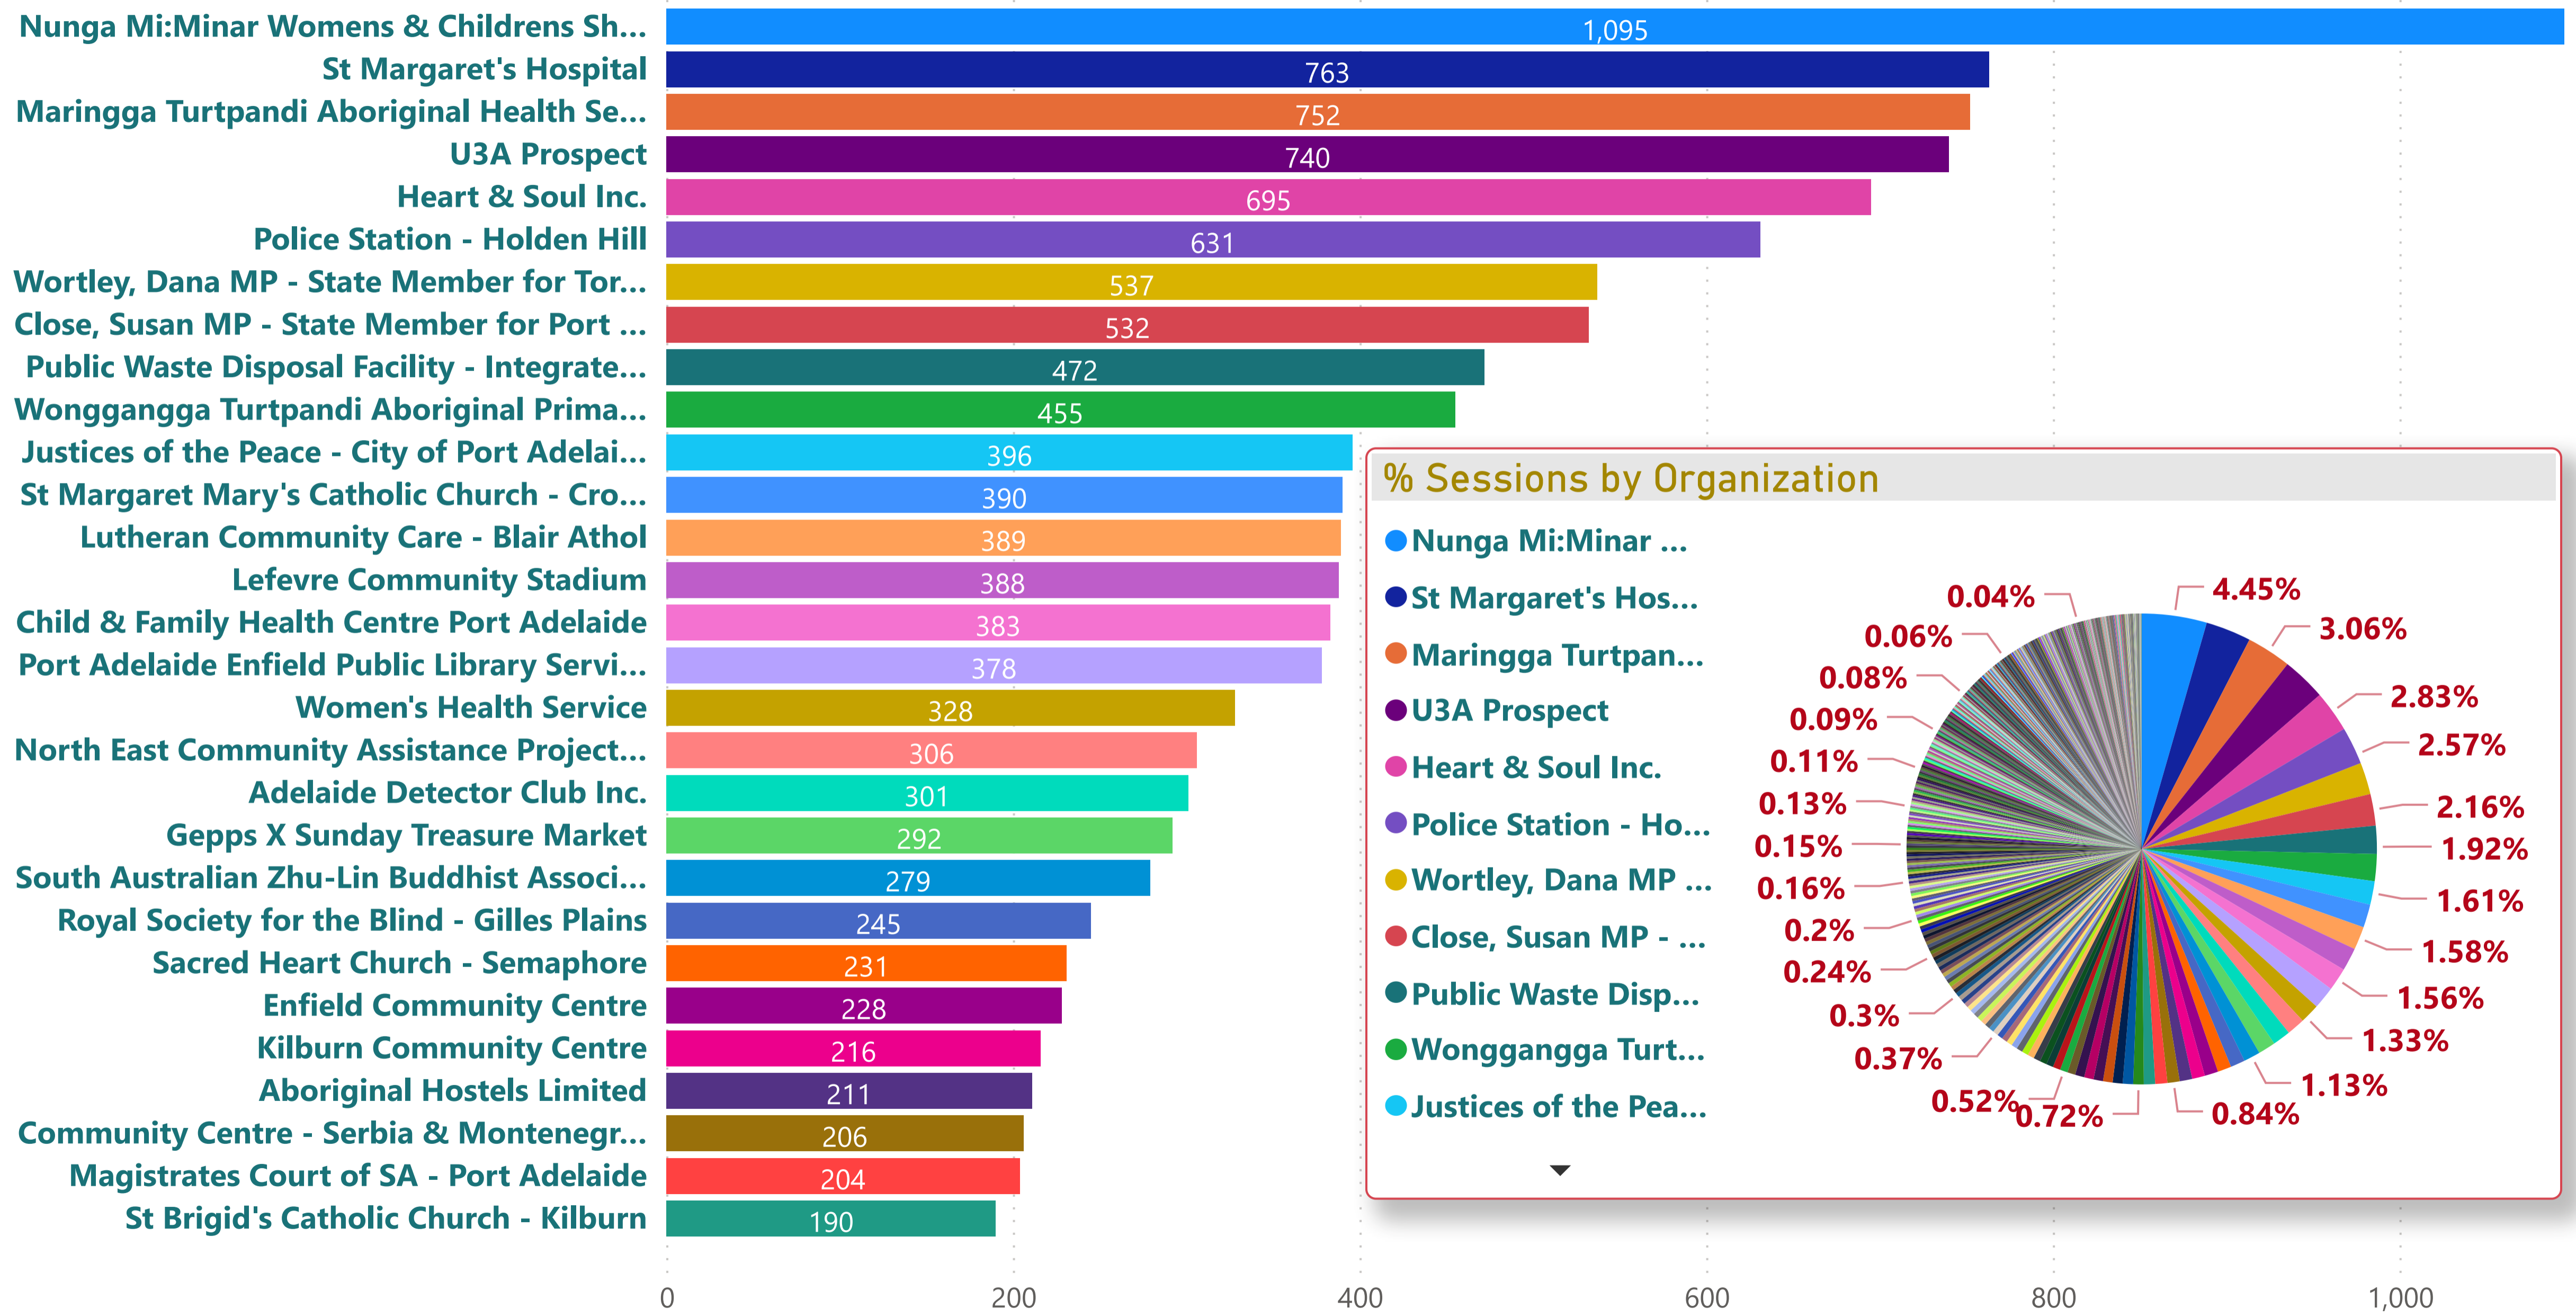

Port Adelaide Enfield Council - Organization Count by Primary Category (FY 2019-2020)

Count of Organization

Port Adelaide Enfield Council (Sessions by Organization FY 2019-2020)

Sessions

Primary Category, Organization

Organization	Sessions
Aboriginal Hostels Limited	211
Act for Kids	18
Adelaide Academy of Irish Dancing & Performing Arts	11
Adelaide Business Hub	1
Adelaide City Women's Football Club	29
Adelaide Country Music Club Inc.	36
Adelaide Croatia 'Raiders' Soccer Club	5
Adelaide Detector Club Inc.	301
Adelaide Folkloric Society Inc.	5
Adelaide Olympic Football Club	8
Adelaide Outriggers Canoe Club Inc.	31
Adelaide Smallbore Rifle Club Inc.	43
Adelaide Speedboat Club Inc.	15
Adelaide Survivors Abreast Dragon Boat Club Inc.	2
Adelaide Sword Academy	30
Adelaide Training & Employment Centre	29
Adelaide West Special Education Centre	25
Adelaide Yoga Meditation Centre	1
Ain Karim Community	38
Alberton Primary School	15
Total	24,592