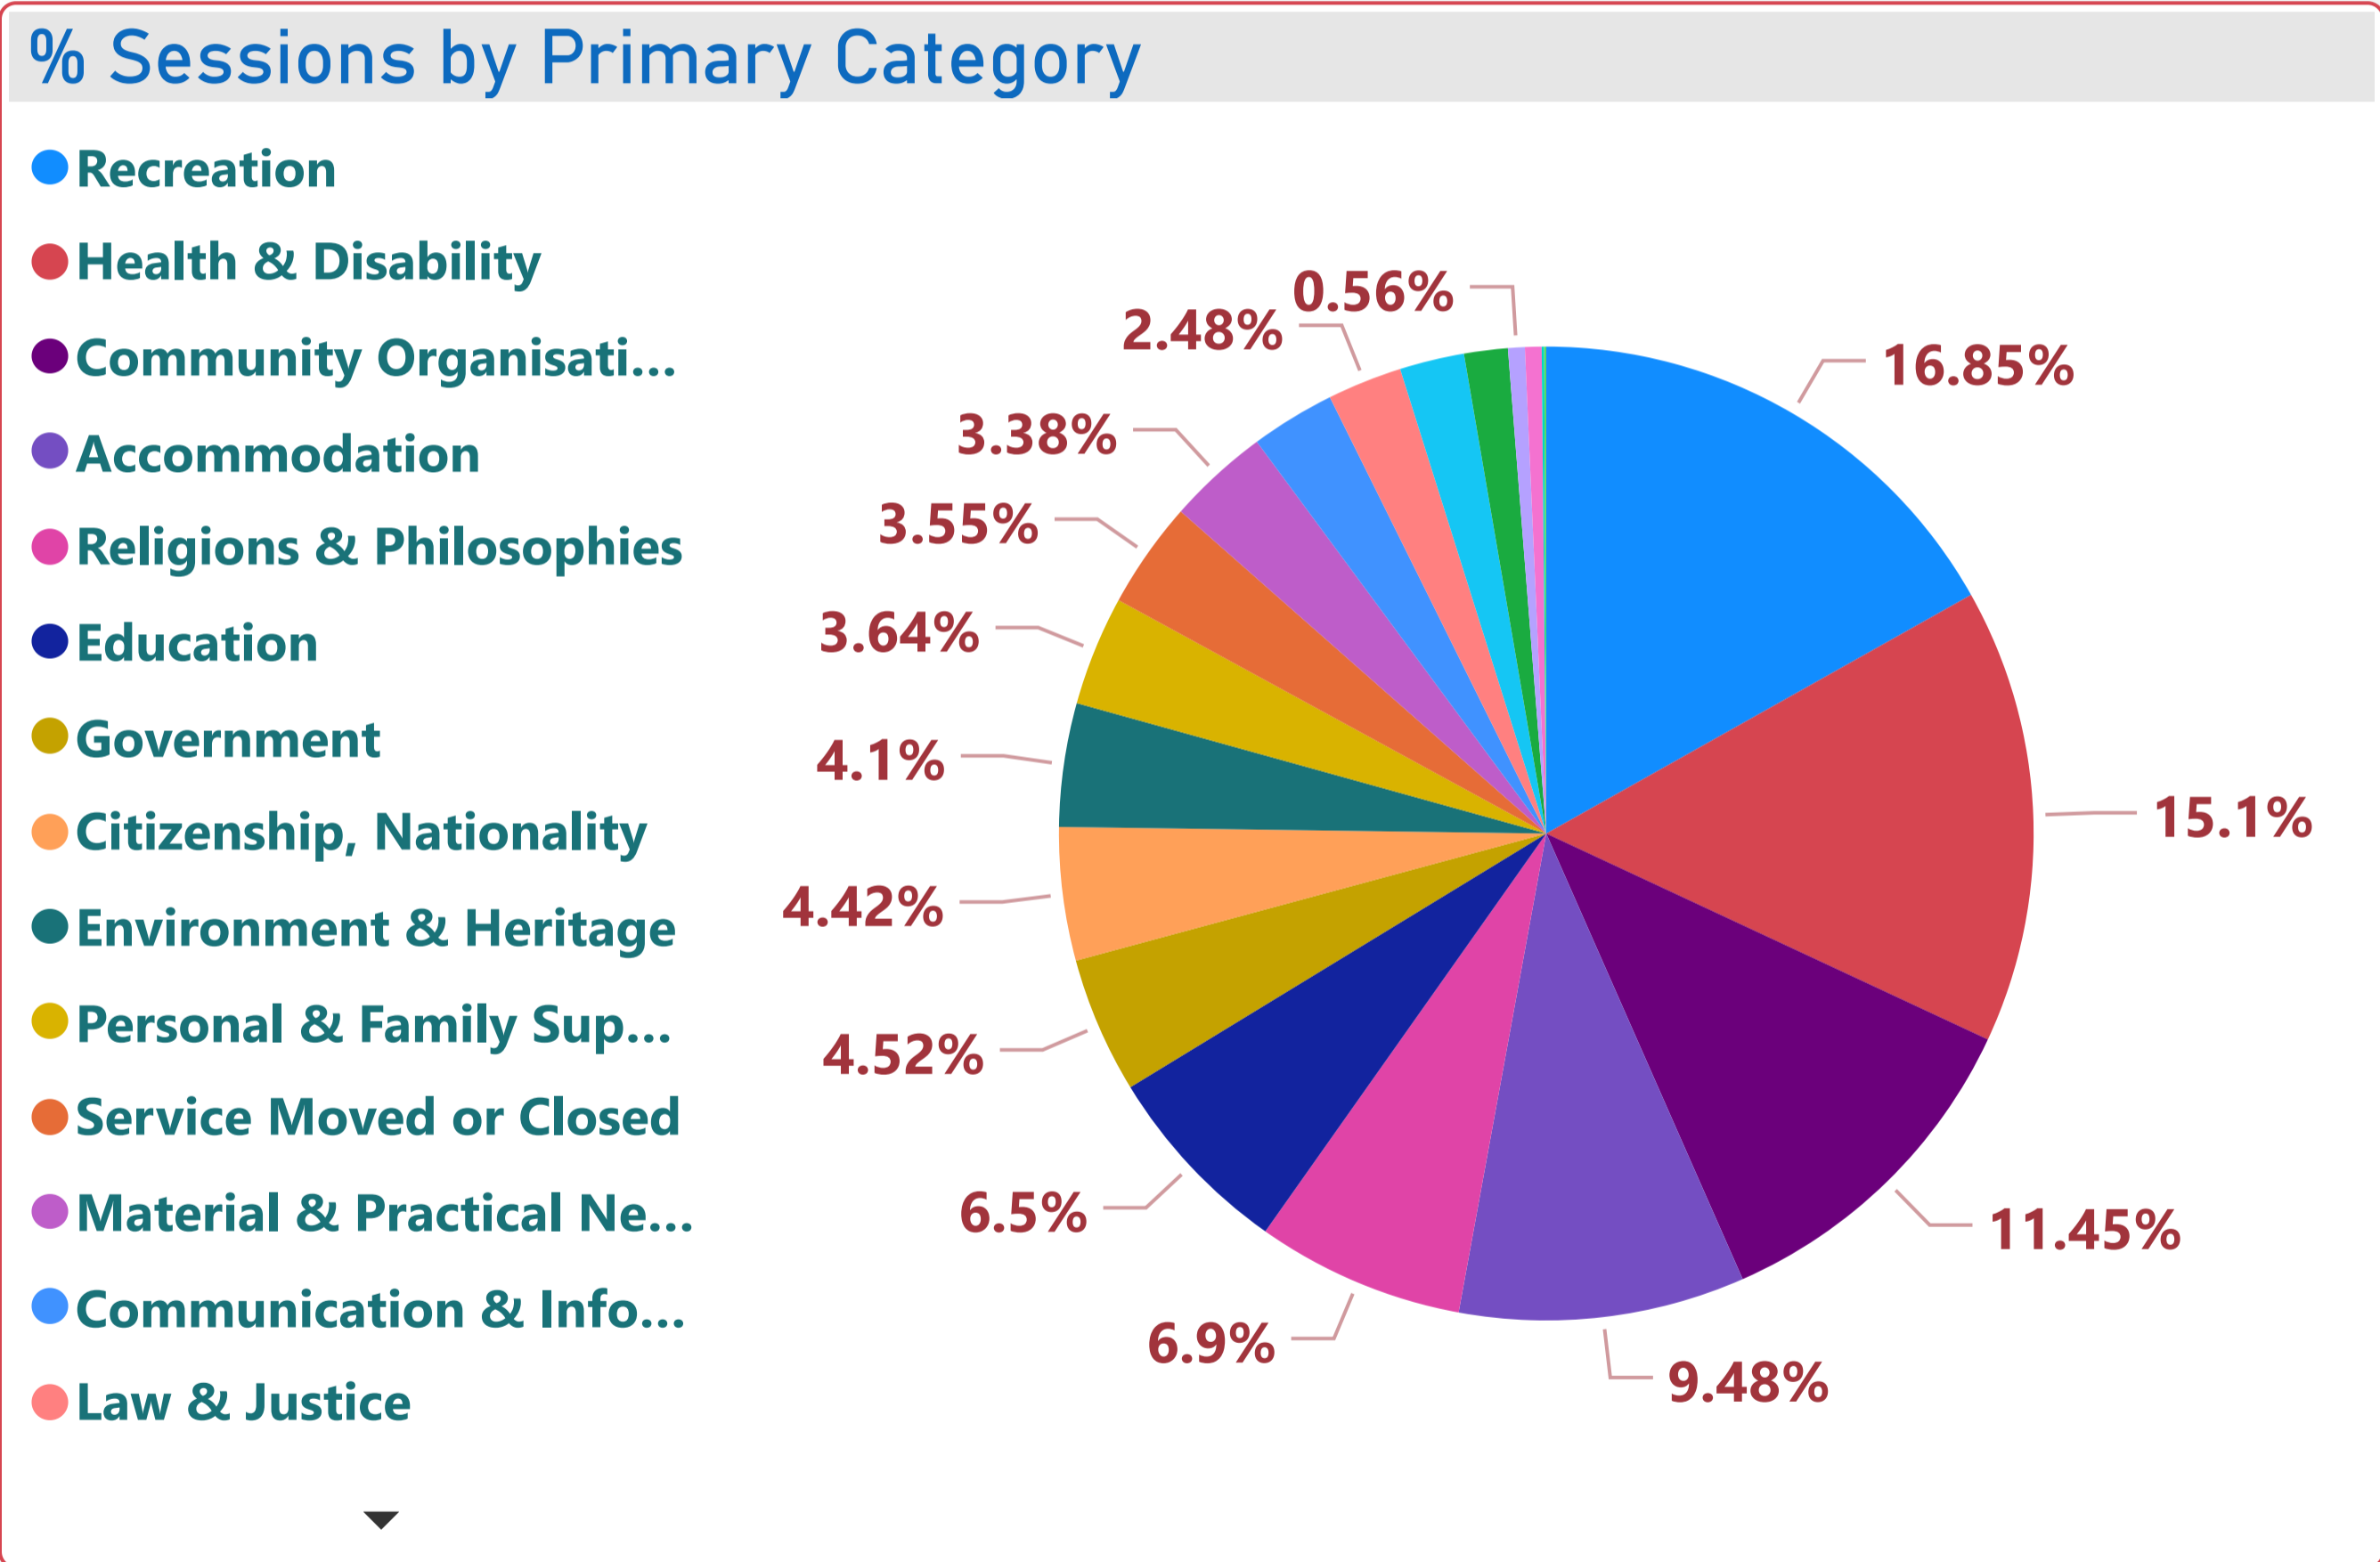

Port Adelaide Enfield Council - Organization Count by Primary Category (FY 2019-2020)

Count of Organization

Port Adelaide Enfield Council (Sessions by Organization FY 2019-2020)

Sessions

Primary Category, Organization